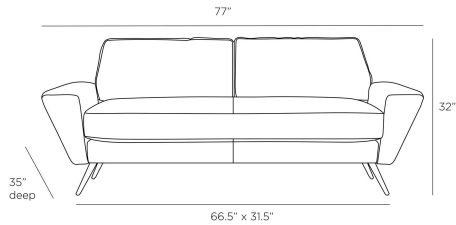

ARTERIOS

VIDARA SOFA BUTTERSCOTCH

FFU01
Butterscotch, Leather

With stylized angles, our Vidara sofa nods to atomic design, while remaining fresh and modern. The sofa is created in soft butterscotch leather, with single-cushion seat and an angled back with two loose cushions. The sleek seat is finished with tapered legs in dark walnut. Finish will vary.

APPEARANCE

Materials	Leather, Wood
Finishes	Butterscotch, Dark Walnut
Finish Will Vary	Yes
Top Coat/Sealant	No

DIMENSIONS

Overall	W: 77 in x D: 35 in x H: 32 in
Foot Print	W: 66.5 in x D: 31.5 in
Arm	W: 8 in x D: 35 in x H: 21 in
Leg	H: 6.5 in
Seat Back	H: 15 in
Seat	W: 61 in x D: 24 in x H: 19 in
Diagonal Dimensions	W: 48 in

SHIPPING

Shipping Requirements	Truck Ship
Product Weight	117.0 lbs
Gross Weight 1	127.0 lbs
Shipping Box 1	W: 35.0 in x D: 77.0 in x H: 32.0 in

ADDITIONAL INFO

Fabric Certification	NFPA-260, TB117-2013
Fabric Composition	100% Leather
Fabric Cleaning Code	S - dry clean only
Reupholstery Requirements	126 Square Feet 7 Yards
Base/Foot Type	Glides