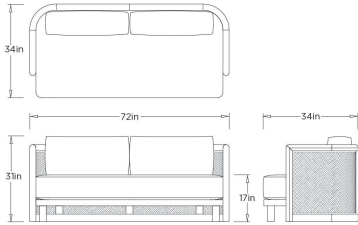

## EMOTO OUTDOOR SOFA

FFS07 EMOTO OUTDOOR SOFA

ARTERIO

FFS07

Outdoor Performance Bouclé

The Emoto Outdoor Sofa balances tailored comfort with an artful blend of materials. It features a laser-cut chevron pattern that adds a refined, couturier element to its wirebrushed teak wood frame. Upholstered in an outdoor performance bouclé, this sofa is designed to pair seamlessly with the Emoto Coffee Table, creating a cohesive and sophisticated outdoor living space. A modern statement with a touch of graphic elegance.

### DIMENSIONS

|                        |                                 |
|------------------------|---------------------------------|
| Overall                | W: 72 in x D: 34 in x H: 31 in  |
| Foot Print             | W: 72 in x D: 32 in             |
| Arm                    | W: 2.5 in x D: 18 in x H: 28 in |
| Seat Cushion Thickness | H: 9 in                         |
| Leg                    | Dia: 2.5 in x H: 6 in           |
| Clearance              | H: 6 in                         |
| Pillow Size            | W: 30 in x D: 9 in x H: 14 in   |
| Seat Back              | D: 2.5 in x H: 12 in            |
| Seat                   | W: 68 in x D: 31 in x H: 17 in  |
| Diagonal Dimensions    | W: 42 in                        |

### SHIPPING

|                       |                                      |
|-----------------------|--------------------------------------|
| Shipping Requirements | Special Handling Required            |
| Product Weight        | 207.6 lbs                            |
| Gross Weight 1        | 270.16 lbs                           |
| Gross Weight 2        | 15 lbs                               |
| Shipping Box 1        | W: 38.5 in x D: 76.5 in x H: 37.5 in |
| Shipping Box 2        | W: 40 in x D: 70 in x H: 10 in       |