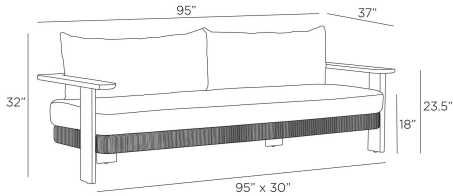

HALSTON OUTDOOR SOFA

FFS06
Pearl, Bouclé

This racerback sofa's minimal lines and joinery details add a dynamic balance to any outdoor setting. Crafted of natural teak wood in a Japanese modern aesthetic, khaki synthetic rope wraps the base. Our Pearl Outdoor Performance Bouclé cushions are hand-stuffed for a relaxed appearance. Wood will vary.

APPEARANCE

Materials	Bouclé, Wood, Rope
Finishes	Pearl, Natural Teak, Khaki
Finish Will Vary	Yes
Top Coat/Sealant	Yes

DIMENSIONS

Overall	W: 95 in x D: 37 in x H: 32 in
Foot Print	W: 95 in x D: 30 in
Arm	W: 6 in x D: 31 in x H: 23.5 in
Leg	W: 1.5 in x D: 6 in x H: 22 in
Seat Back	W: 84 in x D: 11 in x H: 14.5 in
Seat	W: 92 in x D: 30 in x H: 18 in

SHIPPING

Shipping Requirements	Special Handling Required
Product Weight	106.8 lbs
Gross Weight 1	214.0 lbs
Gross Weight 2	35.0 lbs
Shipping Box 1	W: 40.2 in x D: 97.75 in x H: 28.75 in
Shipping Box 2	W: 40.0 in x D: 97.0 in x H: 24.0 in

ADDITIONAL INFO

Fabric Certification	TB117-2013
Fabric Composition	100% Solution Dyed Acrylic
Fabric Cleaning Code	P - clean with detergent & water
Fabric Wear Abrasion	100,000
Reupholstery Requirements	9 Yards
Base/Foot Type	Non-Adjustable Nylon Glides

CONTRACT

Contract Suitability	Contract Suitable As Is
Contract Textile Suitability	High Traffic/Public Spaces

SWATCHES

KSPSW	4x4 Swatch: Khaki OTD Synthetic Rope
NTWSW	4x4 Swatch: Natural Teak Wood
X75SW	4x4 Swatch: Pearl OTD Performance Bouclé