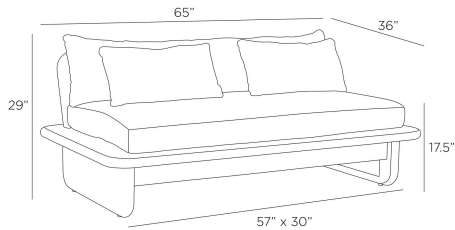

FARGO OUTDOOR SETTEE

FFS05
Shale, Texture

Playful yet contemporary, this small settee draws inspiration from the best Japanese design. Constructed of weathered teak wood, the planar form is finished with rounded edges and a deeper seat. Our Shale Outdoor Texture cushion and two lumbar pillows make this style the ultimate in lounging. Stylish on its own or when grouped in a pair. Wood will vary.

APPEARANCE

Materials	Texture, Wood
Finishes	Shale, Weathered Teak
Finish Will Vary	Yes
Top Coat/Sealant	Yes

DIMENSIONS

Overall	W: 65 in x D: 36 in x H: 29 in
Foot Print	W: 57 in x D: 30 in
Leg	W: 2 in x D: 30 in x H: 9.5 in
Seat Back	W: 57 in x D: 8 in x H: 11 in
Seat	W: 57 in x D: 30 in x H: 17.5 in
Diagonal Dimensions	W: 47 in