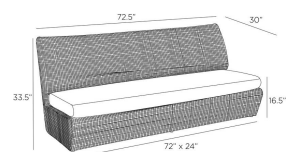

DUPONT OUTDOOR SOFA

FFS04  
 Porpoise Outdoor  
 Performance Bouclé  
 H: 33.5 IN  
 W: 72.5 IN  
 D: 30 IN

The relaxed assemblage of '70s-style "puzzle-piece" seating is revamped in our lounge-ready slipper chair. Composed of sturdy synthetic rattan in a weathered gray plain weave, each woven frame is accented with our Porpoise Outdoor Performance Bouclé cushion. Notch detail where the cushion meets the back. Pair with the Dupont chairs, or style on its own.