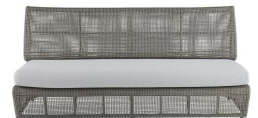

DUPONT OUTDOOR SOFA

FFS04  
 Porpoise Outdoor  
 Performance Bouclé  
 H: 33.5 IN  
 W: 72.5 IN  
 D: 30 IN

The relaxed assemblage of '70s-style "puzzle-piece" seating is revamped in our lounge-ready slipper chair. Composed of sturdy synthetic rattan in a weathered gray plain weave, each woven frame is accented with our Porpoise Outdoor Performance Bouclé cushion. Notch detail where the cushion meets the back. Pair with the Dupont chairs, or style on its own.