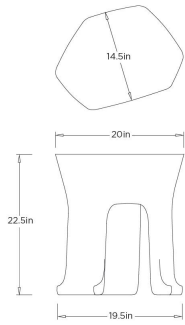

BRUTTII LEGGED OUTDOOR ACCENT

FES18
Matte Carbon, Concrete Composite

The Bruttii Outdoor Accent Table draws its bold presence from artifact-inspired forms, crafted in a matte carbon concrete composite. Its deeply carved texture, modeled entirely by hand, adds sculptural depth and a tactile finish. Perfect beside a sofa, chaise, or poolside lounge, it anchors outdoor spaces with an artistic, grounding silhouette.

APPEARANCE

Materials	Concrete Composite
Finishes	Matte Carbon
Finish Will Vary	Yes
Top Coat/Sealant	No

DIMENSIONS

Overall	W: 20 in x D: 14.5 in x H: 22.5 in
Foot Print	W: 19.5 in x D: 13 in

SHIPPING

Product Weight	47.5 lbs
Gross Weight 1	52 lbs
Shipping Box 1	W: 25 in x D: 17 in x H: 22 in

ADDITIONAL INFO

Base/Foot Type	Felt Pads

CONTRACT

Contract Suitability	Contract Suitable As Is
Tilt Test Degrees	12 Degrees