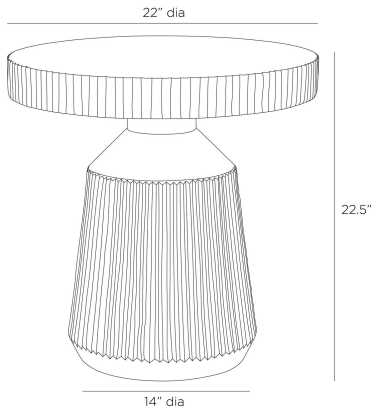

## BOYDEN OUTDOOR END TABLE

FES08  
Black, Volcanic Rock

Our black volcanic rock composite table balances a smooth round top with fluted accents at the edges and base, lending an industrial, gear-inspired effect to the monolithic form.

### DIMENSIONS

Overall	Dia: 22.0 in x H: 22.5 in
Foot Print	Dia: 14.0 in
Table Top	Dia: 22.0 in x H: 3 in
Diagonal Dimensions	W: 31.5 in