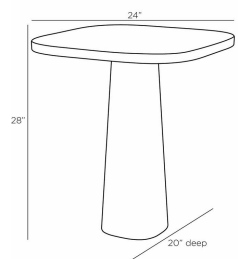

BLYTHE LARGE END TABLE

FES06  
 Artichoke  
 H: 28 IN  
 W: 24 IN  
 D: 20 IN

Pairing the best contemporary and modern design, artichoke lacquer of the deepest hue gives our essential end table a refined finish. A thick-rimmed top juxtaposes a solid tapered base for the perfect mix of form and function.