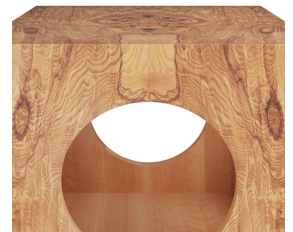

BURKS END TABLE

FES04
Bronze
H: 22 IN
W: 22 IN
D: 22 IN

A modern cube of olive ash veneer serves as a smart accent in any space. Finished with a blonde burl pattern, we left the simple form hollow as open storage. A bronzed iron base ties the clean lines together. Finish will vary.