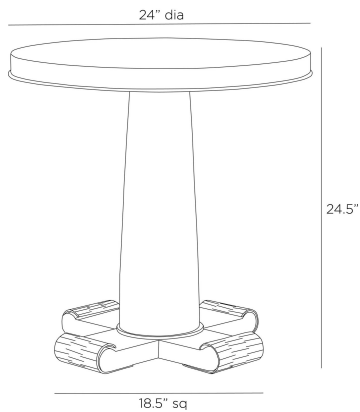

ARTERIOS

HURST END TABLE

FEI30
Ebony, Wood

An update of an Empire-style classic, ebony mango wood is dressed up with rolled metal cuffs of bronze iron highlighting the top and cross pedestal base. This subtly textured style is oversized for large living areas. Wood will vary.

APPEARANCE

Materials	Wood, Iron
Finishes	Ebony, Bronze
Finish Will Vary	Yes
Top Coat/Sealant	Yes

DIMENSIONS

Overall	Dia: 24.0 in x H: 24.5 in
Foot Print	W: 18.5 in x D: 18.5 in
Diagonal Dimensions	W: 34 in

SHIPPING

Shipping Requirements	Truck Ship
Product Weight	43.5 lbs
Gross Weight 1	59.0 lbs
Shipping Box 1	W: 29.0 in x D: 29.0 in x H: 29.0 in

CONTRACT

Contract Suitability	Contract Suitable With Conditions
Contract Conditions	For an additional fee, a clear, protective coating can be added