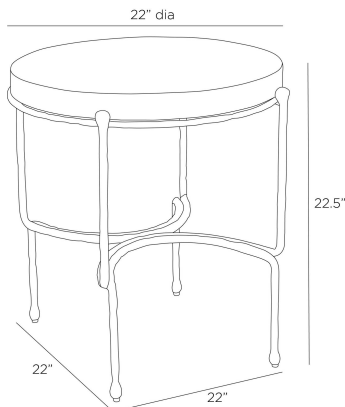

## CEDRICK END TABLE

FEI24  
Toronto, Marble

All intersecting lines and flowing forms, the Cedric is a nod to a traditional silhouette updated in fresh materials. A hammered u-shaped base of blackened iron juxtaposes an over-scaled toronto leathered marble top. Finish will vary.

### DIMENSIONS

Overall	Dia: 22.0 in x H: 22.5 in
Foot Print	W: 22 in x D: 22 in
Leg	W: 1.5 in x D: 1 in x H: 21.5 in
Table Top Clearance	H: 20 in
Table Top	Dia: 20.0 in x H: 2 in
Diagonal Dimensions	W: 31.5 in