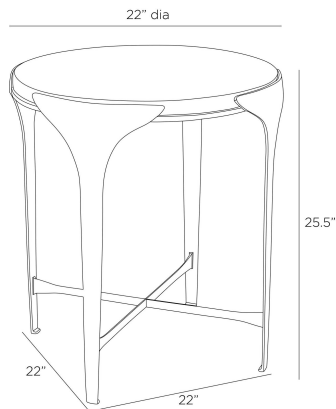

ARTERIOS

JANINE END TABLE

FEI22
White, Marble

A refined companion for our Janine console, this end table embodies the same subtle design details and minimalist elegance. Drawing inspiration for the Art Deco period, a slender antique brass-plated iron frame gradually flares upward, showcase a white marble top that appears to float within its support. Finish will vary.

APPEARANCE

Materials	Marble, Iron
Finishes	White, Antique Brass
Finish Will Vary	Yes
Top Coat/Sealant	Yes

DIMENSIONS

Overall	Dia: 22.0 in x H: 25.5 in
Foot Print	W: 22 in x D: 22 in
Leg	W: 1 in x D: 0.5 in x H: 24 in
Table Top Clearance	H: 22.5 in
Table Top	Dia: 22.0 in x H: 2 in
Diagonal Dimensions	W: 34 in

SHIPPING

Product Weight	64.0 lbs
Gross Weight 1	79.38 lbs
Shipping Box 1	W: 27 in x D: 27 in x H: 30 in

CONTRACT

Contract Suitability	Contract Suitable With Conditions
Contract Conditions	Natural stone requires periodic sealing, For an additional fee, a clear, protective coating can be added