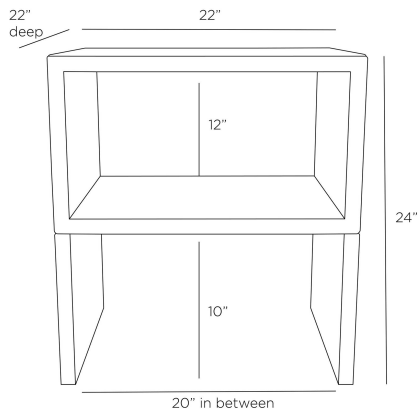

ARTERIOS

TALCON END TABLE

FEI07
Bone, Leather

Created in a classic waterfall silhouette, our Talcon end table slips gracefully into any space. The sleek accent table is dressed in bone leather and features tailored stitching along the top. Antique brass cladding wraps the sled legs creating striking visual contrast. Finish will vary.

APPEARANCE

Materials	Leather, Brass
Finishes	Bone, Antique Brass
Finish Will Vary	Yes
Top Coat/Sealant	No

DIMENSIONS

Overall	W: 22 in x D: 22 in x H: 24 in
Foot Print	W: 22 in x D: 22 in
Diagonal Dimensions	W: 32.5 in

SHIPPING

Shipping Requirements	Truck Ship
Product Weight	73.0 lbs
Gross Weight 1	122.1 lbs
Shipping Box 1	W: 27 in x D: 27 in x H: 34 in

ADDITIONAL INFO

Base/Foot Type	Felt Strip
----------------	------------