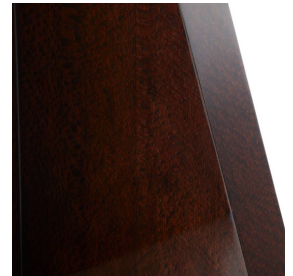

HOGARTH DINING TABLE

FDS17
Dark Sienna
H: 30 IN
W: 52 IN
D: 52 IN

A new shape for a classic essential, this Art Deco-influenced design juxtaposes traditional materials with a contemporary form. Dark sienna lacewood veneer is finished with a high-gloss lacquer on the diamond-patterned top and the X-shaped base. Overscaled in size, it is a grounding accent piece for an entryway or dining room. Finish will vary.