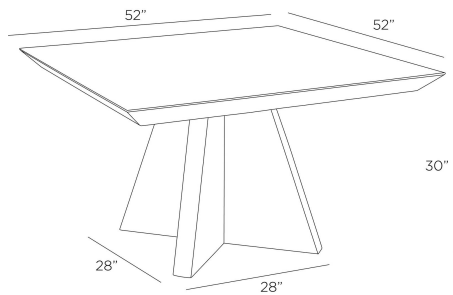

ARTERIOS

HOGARTH DINING TABLE

FDS17
Dark Sienna, Lacewood Veneer

A new shape for a classic essential, this Art Deco-influenced design juxtaposes traditional materials with a contemporary form. Dark sienna lacewood veneer is finished with a high-gloss lacquer on the diamond-patterned top and the X-shaped base. Overscaled in size, it is a grounding accent piece for an entryway or dining room. Finish will vary.

APPEARANCE

Materials	Lacewood Veneer
Finishes	Dark Sienna
Finish Will Vary	Yes
Top Coat/Sealant	Yes

DIMENSIONS

Overall	W: 52 in x D: 52 in x H: 30 in
Foot Print	W: 28 in x D: 28 in
Seat Clearance	W: 52 in x D: 12.5 in x H: 27 in
Diagonal Dimensions	W: 60.5 in