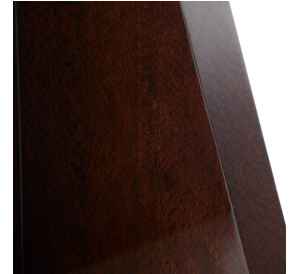

ARTERIOS

HOGARTH DINING TABLE

FDS17
Dark Sienna, Lacewood Veneer

A new shape for a classic essential, this Art Deco-influenced design juxtaposes traditional materials with a contemporary form. Dark sienna lacewood veneer is finished with a high-gloss lacquer on the diamond-patterned top and the X-shaped base. Overscaled in size, it is a grounding accent piece for an entryway or dining room. Finish will vary.

APPEARANCE

Materials	Lacewood Veneer
Finishes	Dark Sienna
Finish Will Vary	Yes
Top Coat/Sealant	Yes

DIMENSIONS

Overall	W: 52 in x D: 52 in x H: 30 in
Foot Print	W: 28 in x D: 28 in
Seat Clearance	W: 52 in x D: 12.5 in x H: 27 in
Diagonal Dimensions	W: 60.5 in