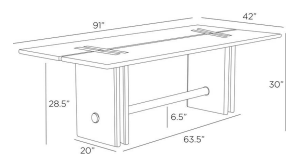

DOMINIC OUTDOOR DINING TABLE

FDS13
 Willow
 H: 30 IN
 W: 91 IN
 D: 42 IN

Comfortably suited for indoors and out, the Dominic is fashioned from grade-A solid teak veneer stained in a willow finish and engineered marine-grade hardwoods. A punctured split top and fine joinery details give this dining table design the illusion of puzzle pieces joining together. Accented with an aged bronze stainless-steel brace that dramatically pierces each double leg. Finish will vary.