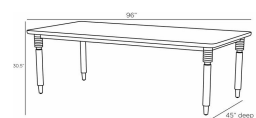

ANDRADE DINING TABLE

FDS09
 Umber
 H: 30.5 IN
 W: 96 IN
 D: 45 IN

Machine carved details and metallic accents elevate our Andrade to modern heirloom status. A rich oak veneer in umber clads both the top and legs. Each well-turned leg is bisected by delicate accents and sabot of antique brass finished iron. Designed to seat 6-8. Finish will vary.