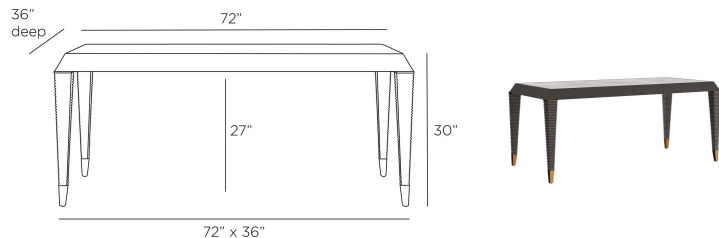

## TRISTAN DINING TABLE

FDS05

Sable, Oak Veneer

Reminiscent of Italian furniture of the '50s, the Tristan dining table is conceived with a classic sensibility and an attention to artisan detail. The graceful, four-leg table is crafted in sable oak veneer with heavy, carved ribbing on the legs and on the tabletop apron. The table is accented with antique brass sabots. Finish will vary.

### DIMENSIONS

Overall	W: 72 in x D: 36 in x H: 30 in
Foot Print	W: 72 in x D: 36 in
Leg	W: 1.5 in x D: 1.5 in x H: 27 in
Table Top	W: 68 in x D: 32 in x H: 3 in
Diagonal Dimensions	W: 45.5 in