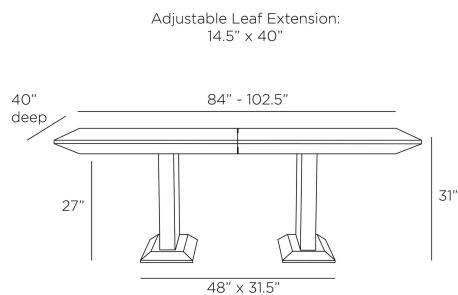

ARTERIOS

RENATA DINING TABLE

FDS04
Sable, Oak Veneer

Richly detailed with stepped plank legs that mimic ziggurat architecture, the Renata dining table makes a texture-rich addition to any entertaining space. The handsome extension table is created in sable-finished oak veneer that is punctuated with antique detailing. Finish will vary.

APPEARANCE

Materials	Oak Veneer, Brass
Finishes	Sable, Antique Brass
Finish Will Vary	Yes
Top Coat/Sealant	Yes

DIMENSIONS

Overall	D: 40 in x H: 31 in
Overall Adjustable	W: 84-102.5 in
Foot Print	W: 48 in x D: 31.5 in
Leg	W: 12 in x D: 31.5 in x H: 27 in
Table Top	H: 4 in
Diagonal Dimensions	W: 51 in

SHIPPING

Shipping Requirements	Truck Ship
Product Weight	300.0 lbs
Gross Weight 1	325.0 lbs
Shipping Box 1	W: 32.68 in x D: 14.57 in x H: 34.45 in
Shipping Box 2	W: 44.0 in x D: 106.0 in x H: 6.0 in

ADDITIONAL INFO

Base/Foot Type	Glides

CONTRACT

Commercial Maintenance	Hardware will need to be occasionally tightened.
Contract Suitability	Contract Suitable As Is

SWATCHES

SB2X2 2x2 Swatch: Sable Oak