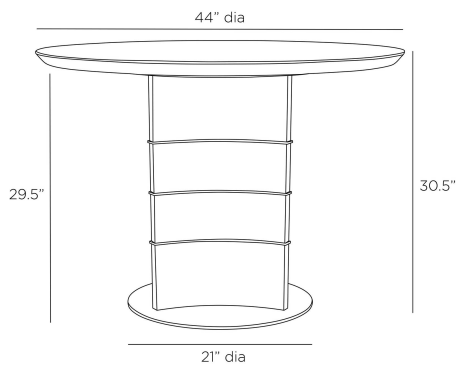

ARTERIOS

VETRALLA DINING TABLE

FDS02
Oyster, Oak Veneer

Transform any dining room or entry with the effortlessly stylish Vetralla table. The piece is crafted in oyster oak veneer with a geometric pedestal base that features antique brass inlays that wrap the pedestal horizontally. The tabletop is carved in a scalloped silhouette. A round, antique brass disc completes the inspired table. Finish will vary.

APPEARANCE

Materials	Oak Veneer, Brass
Finishes	Oyster, Antique Brass
Finish Will Vary	Yes
Top Coat/Sealant	Yes

DIMENSIONS

Overall	Dia: 44.0 in x H: 30.5 in
Foot Print	Dia: 21.0 in
Table Top	Dia: 44.0 in x H: 1 in
Diagonal Dimensions	W: 53.5 in

SHIPPING

Shipping Requirements	Truck Ship
Product Weight	165.0 lbs
Gross Weight 1	175.0 lbs
Shipping Box 1	W: 34.06 in x D: 47.24 in x H: 23.62 in
Shipping Box 2	W: 34.06 in x D: 47.24 in x H: 23.62 in