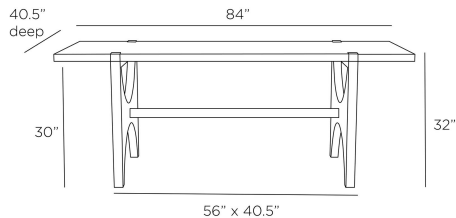

ARTERIOS

WESTHEIMER DINING TABLE

FDI02
Umber, Wood

The Brutalist-inspired, Westheimer dining table is stunning from any angle. Crafted in umber mango wood, the table is designed with bowtie-shaped pedestals that feature a wire-brushed finish and hammered antique brass clad that frames each base, further highlighting the bowtie silhouette. The rectangular, six-seat table also features an antique brass stretcher. Finish will vary.

APPEARANCE

| | |
|------------------|----------------------|
| Materials | Wood, Brass |
| Finishes | Umber, Antique Brass |
| Finish Will Vary | Yes |
| Top Coat/Sealant | No |

DIMENSIONS

| | |
|---------------------|----------------------------------|
| Overall | W: 84 in x D: 40.5 in x H: 32 in |
| Foot Print | W: 56 in x D: 40.5 in |
| Leg | H: 30 in |
| Table Top | W: 84 in x D: 40.5 in x H: 2 in |
| Diagonal Dimensions | W: 51 in |

SHIPPING

| | |
|-----------------------|--------------------------------------|
| Shipping Requirements | Truck Ship |
| Product Weight | 171.0 lbs |
| Gross Weight 1 | 132.0 lbs |
| Shipping Box 1 | W: 10.0 in x D: 45.0 in x H: 88.0 in |