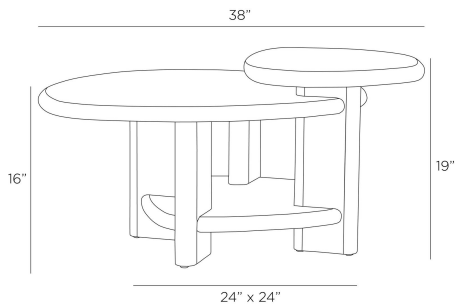

ARTERIOS

FORNEY COFFEE TABLE

FCS15
Natural Eggshell, Eggshell

We updated the mid-century puddle table in satin walnut wood. A grounded base supports tiered tops suspended over a single shelf. Wrapped in a lacquered natural eggshell, it is finished with a handcrafted technique prominent during the French Art Deco era. Applied across each curved edge and lacquered, the varicolored result is unique to each piece. Finish will vary.

APPEARANCE

Materials	Eggshell, Walnut Veneer
Finishes	Natural Eggshell, Satin Walnut
Finish Will Vary	Yes
Top Coat/Sealant	Yes

DIMENSIONS

Overall	W: 38 in x D: 26 in x H: 19 in
Foot Print	W: 24 in x D: 24 in
Leg	W: 6.5 in x D: 2.5 in x H: 14.5 in
Shelf	W: 23 in x D: 24 in x H: 1.5 in
Table Top Large	W: 33 in x D: 25 in x H: 16 in
Table Top Small	W: 18 in x D: 18.5 in x H: 19 in
Diagonal Dimensions	W: 31.5 in

SHIPPING

Shipping Requirements	Truck Ship
Product Weight	67.1 lbs
Gross Weight 1	114.0 lbs
Shipping Box 1	W: 31 in x D: 42 in x H: 26 in

ADDITIONAL INFO

Base/Foot Type	Adjustable Glides
----------------	-------------------