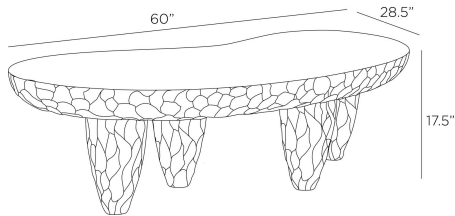

CUZCO OUTDOOR COFFEE TABLE

FCS11
Kona, Teak Veneer

A traditional kidney-shaped table is reinvented with a dramatic carved texture, made with a marine grade engineered hardwood base and a kona stained grade A solid teak wood veneer. Smooth on the top surface, it is adorned with over-scaled gauging details around the perimeter and on each substantial, conical leg. Finish will vary.

APPEARANCE

Materials	Teak Veneer, Marine Grade Engineered Hardwood
Finishes	Kona
Finish Will Vary	Yes
Top Coat/Sealant	Yes

DIMENSIONS

Overall	W: 60 in x D: 28.5 in x H: 17.5 in
Foot Print	W: 48 in x D: 17 in
Leg	Dia: 7.5 in x H: 13 in
Table Top	W: 60 in x D: 28.5 in x H: 4 in
Diagonal Dimensions	W: 33.5 in

SHIPPING

Shipping Requirements	Special Handling Required
Product Weight	123.2 lbs
Gross Weight 1	143.5 lbs
Shipping Box 1	W: 28.74 in x D: 50.8 in x H: 36.42 in

ADDITIONAL INFO

Base/Foot Type	Adjustable Glides
----------------	-------------------