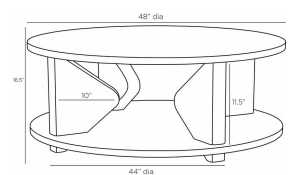

BLAINE COFFEE TABLE

FCS06
 Oyster
 H: 16.5 IN
 Dia: 48.0 IN

Versatile in any setting, the Blaine's organic and geometric shapes as well as the sculptural lines make it a modern classic. Its two-tone finish adds a graphic element that is never less than eye-catching. Oak veneer in oyster with ebony finished oak supports that bisect both the top and bottom pieces. Finish will vary.