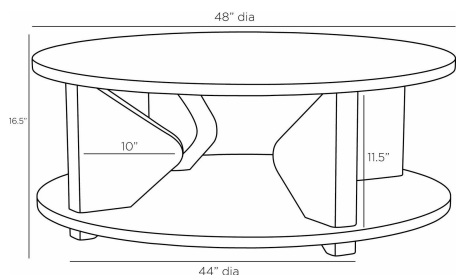

ARTERIO RS

BLAINE COFFEE TABLE

FCS06
Oyster, Oak Veneer

Versatile in any setting, the Blaine's organic and geometric shapes as well as the sculptural lines make it a modern classic. Its two-tone finish adds a graphic element that is never less than eye-catching. Oak veneer in oyster with ebony finished oak supports that bisect both the top and bottom pieces. Finish will vary.

APPEARANCE

Materials	Oak Veneer, Oak Veneer
Finishes	Oyster, Ebony
Finish Will Vary	Yes
Top Coat/Sealant	Yes

DIMENSIONS

Overall	Dia: 48.0 in x H: 16.5 in
Foot Print	Dia: 44.0 in
Leg	W: 2 in x D: 10 in x H: 11.5 in
Table Top	Dia: 48.0 in x H: 1.5 in
Diagonal Dimensions	W: 51 in

SHIPPING

Shipping Requirements	Truck Ship
Product Weight	127.0 lbs
Gross Weight 1	136.69 lbs
Shipping Box 1	W: 32.7 in x D: 32.7 in x H: 33.1 in

ADDITIONAL INFO

Base/Foot Type	Glides

CONTRACT

Contract Suitability	Contract Suitable As Is

SWATCHES

EB2X2	2x2 Swatch: Ebony Oak
OWSW	2x2 Swatch: Oyster Wood