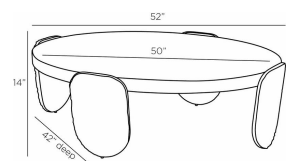

YOGI COFFEE TABLE

FCS05
 Ebony
 H: 14 IN
 W: 52 IN
 D: 42 IN

This contemporary table was designed to work with a mix of natural and modern aesthetics. Defined by simple silhouettes, an ebony finished mango wood oval is perfectly poised on four smaller oval supports. Embracing both shape and texture, its hand-carved surface assures a unique character from piece to piece. Finish will vary.