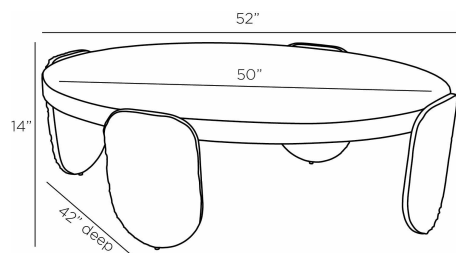

ARTERIOS

YOGI COFFEE TABLE

FCS05
Ebony, Wood

This contemporary table was designed to work with a mix of natural and modern aesthetics. Defined by simple silhouettes, an ebony finished mango wood oval is perfectly poised on four smaller oval supports. Embracing both shape and texture, its hand-carved surface assures a unique character from piece to piece. Finish will vary.

APPEARANCE

Materials	Wood
Finishes	Ebony
Finish Will Vary	Yes
Top Coat/Sealant	Yes

DIMENSIONS

Overall	W: 52 in x D: 42 in x H: 14 in
Foot Print	W: 52 in x D: 42 in
Table Top	W: 50 in x D: 40 in x H: 2 in
Diagonal Dimensions	W: 44.5 in

SHIPPING

Shipping Requirements	Truck Ship
Product Weight	74.0 lbs
Gross Weight 1	100.0 lbs
Shipping Box 1	W: 44.4 in x D: 54.4 in x H: 16.4 in

ADDITIONAL INFO

Base/Foot Type	Glides
----------------	--------