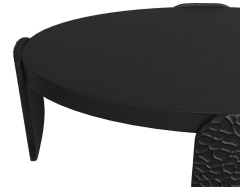

ARTERIOS

YOGI COFFEE TABLE

FCS05
Ebony, Wood

This contemporary table was designed to work with a mix of natural and modern aesthetics. Defined by simple silhouettes, an ebony finished mango wood oval is perfectly poised on four smaller oval supports. Embracing both shape and texture, its hand-carved surface assures a unique character from piece to piece. Finish will vary.

APPEARANCE

Materials	Wood
Finishes	Ebony
Finish Will Vary	Yes
Top Coat/Sealant	Yes

DIMENSIONS

Overall	W: 52 in x D: 42 in x H: 14 in
Foot Print	W: 52 in x D: 42 in
Table Top	W: 50 in x D: 40 in x H: 2 in
Diagonal Dimensions	W: 44.5 in