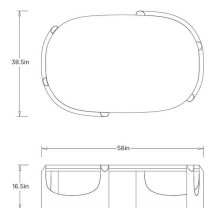

LORENA COFFEE TABLE

FCI30
 Ebony
 H: 16.5 IN
 W: 58 IN
 D: 38.5 IN

This modern coffee table pairs strength with sculptural grace. An oval top of white leathered marble is suspended by a carved mango wood base in an ebony finish. Finish will vary.