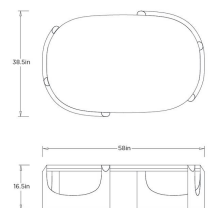

LORENA COFFEE TABLE

FCI29
 Ebony
 H: 16.5 IN
 W: 58 IN
 D: 38.5 IN

This modern coffee table pairs strength with sculptural grace. An oval top of veined natural jungle marble is suspended by a carved mango wood base in an ebony finish. Finish will vary.