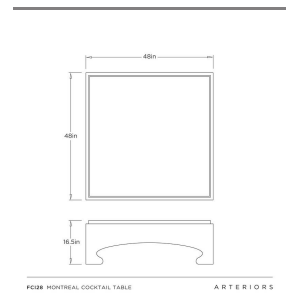

MONTREAL COFFEE TABLE

FC128
 Ebony
 H: 16.5 IN
 W: 48 IN
 D: 48 IN

A simple Ming inspired coffee table highlights a crackled ivory resin surface. This square form is framed by antique brass iron resting on a mango wood base finished in ebony. Finish will vary.

FC128 MONTREAL COFFEE TABLE ARTERIOS