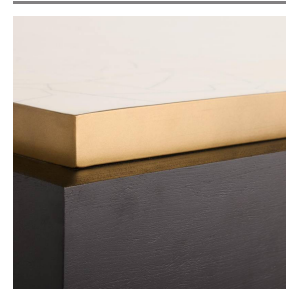

MONTREAL COFFEE TABLE

FC128
 Ebony
 H: 16.5 IN
 W: 48 IN
 D: 48 IN

A simple Ming inspired coffee table highlights a crackled ivory resin surface. This square form is framed by antique brass iron resting on a mango wood base finished in ebony. Finish will vary.

FC128 MONTREAL COFFEE TABLE ARTERIOS