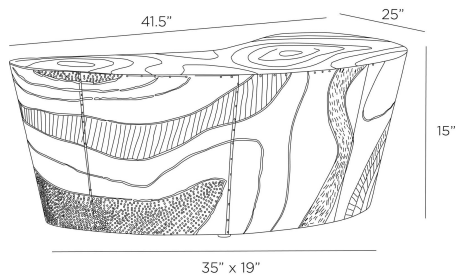

# ARTERIO RS

## GLASGOW COFFEE TABLE

FCI23  
Antique Brass, Brass

The contour lines and relief features of topographic maps influenced the etched brass surface of Glasgow. Cladded in a classic kidney shape of antique brass, this textural style is tapered for dynamic movement. Pair them to accompany a large sectional sofa. Clad will vary.

### DIMENSIONS

Overall	W: 41.5 in x D: 25 in x H: 15 in
Foot Print	W: 35 in x D: 19 in
Diagonal Dimensions	W: 29.5 in

### SHIPPING

Product Weight	37.0 lbs
Gross Weight 1	45.0 lbs
Shipping Box 1	W: 24.0 in x D: 44.0 in x H: 17.0 in