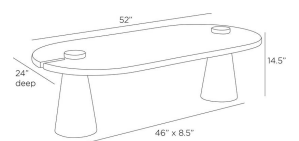

DELANEY COFFEE TABLE

FC113
Umber
H: 14.5 IN
W: 52 IN
D: 24 IN

Joinery gives the illusion of piercing an oval of honed white marble. With a split reveal at either end, the top balances on pedestal legs of umber mango wood. Finish will vary.