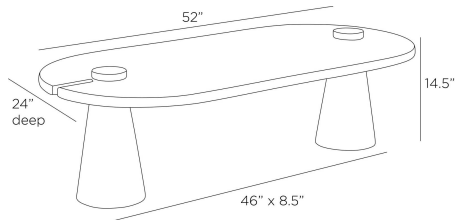

## DELANEY COFFEE TABLE

FC113  
White, Marble

Joinery gives the illusion of piercing an oval of honed white marble. With a split reveal at either end, the top balances on pedestal legs of umber mango wood. Finish will vary.

### DIMENSIONS

Overall	W: 52 in x D: 24 in x H: 14.5 in
Foot Print	W: 46 in x D: 8.5 in
Leg	Dia: 8.5 in x H: 13 in
Table Top	W: 52 in x D: 24 in x H: 1.5 in
Diagonal Dimensions	W: 54 in