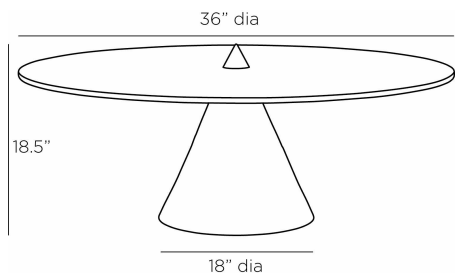

ARTERIOS

ARIA COFFEE TABLE

FC111
Black, Glass

Inspired by elemental geometry, the Aria is the perfect pairing of form and function, shape and material. A conical cast aluminum base plated in antique brass visually "pierces" a perfect circle of tempered black glass with a structurally sound antique brass finished finial. Cast aluminum will vary.

APPEARANCE

Materials	Glass, Aluminum
Finishes	Black, Antique Brass
Finish Will Vary	Yes
Top Coat/Sealant	No

DIMENSIONS

Overall	Dia: 36.0 in x H: 18.5 in
Foot Print	Dia: 18.0 in
Table Top	Dia: 36.0 in x H: 16 in
Diagonal Dimensions	W: 40.5 in

SHIPPING

Shipping Requirements	Truck Ship
Product Weight	56.2 lbs
Gross Weight 1	21.0 lbs
Gross Weight 2	56.23 lbs
Shipping Box 1	W: 20.0 in x D: 21.0 in x H: 21.0 in
Shipping Box 2	W: 42.0 in x D: 42.0 in x H: 7.0 in