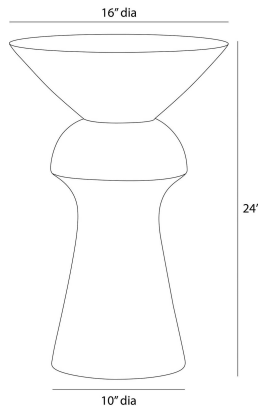

## JASPER ACCENT TABLE

FAS17  
Cider, Lacquer

The cinched silhouette of this accent piece is enhanced with our cider lacquer finish. The feminine shape can work as a tall drinks table or add balance on either end of a seating arrangement.

### DIMENSIONS

Overall	Dia: 16.0 in x H: 24 in
Foot Print	Dia: 10.0 in
Table Top	Dia: 16.0 in
Diagonal Dimensions	W: 26.5 in

### SHIPPING

Product Weight	22.5 lbs
Gross Weight 1	28.66 lbs
Shipping Box 1	W: 18.9 in x D: 18.9 in x H: 26.77 in