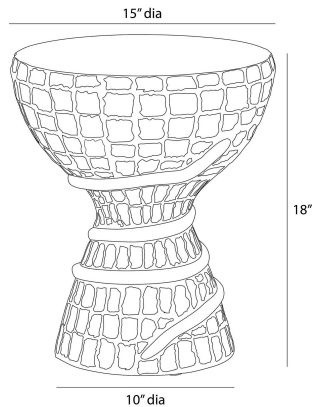

KOBRA OUTDOOR ACCENT TABLE

FAS15
Black Volcanic Ash, Resin

Formed in a classic drum shape, this resin table in black volcanic ash possesses a carved texture to showcase the hand of its maker. Accented with a snake-like detail, it is lightweight for easy portability, with a lower height that makes it an ideal companion for a favorite chaise or daybed.

APPEARANCE

Materials	Resin
Finishes	Black Volcanic Ash
Finish Will Vary	No
Top Coat/Sealant	No

DIMENSIONS

Overall	Dia: 15.0 in x H: 18 in
Foot Print	Dia: 10.0 in
Table Top	Dia: 14.5 in
Diagonal Dimensions	W: 22 in

SHIPPING

Product Weight	22.3 lbs
Gross Weight 1	30.86 lbs
Shipping Box 1	W: 21.26 in x D: 21.26 in x H: 23.82 in

CONTRACT

Contract Suitability	Contract Suitable As Is
----------------------	-------------------------

SWATCHES

BVARSW4x4 Swatch: Black Volcanic Ash Resin