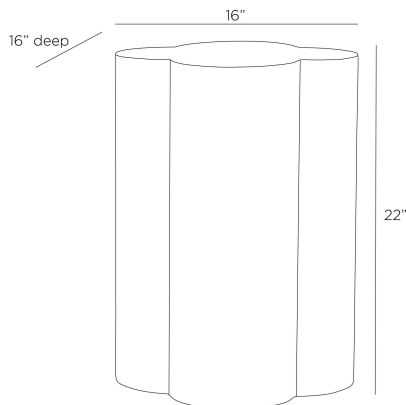

ARTERIO RS

HARLOW ACCENT TABLE

FAS12
Sahara Faux Marble, Concrete Composite

A bold form of Sahara faux marble is enhanced top to side in a seamless hydroprint on a concrete composite. Reminiscent of a four-leaf clover, the extruded shape is the ideal height to accompany a favorite armchair. Finish will vary.

APPEARANCE

Materials	Concrete Composite
Finishes	Sahara Faux Marble
Finish Will Vary	Yes
Top Coat/Sealant	Yes

DIMENSIONS

Overall	Dia: 16.0 in x H: 22 in
Foot Print	Dia: 16.0 in
Diagonal Dimensions	W: 27.5 in

SHIPPING

Shipping Requirements	Truck Ship
Product Weight	62.8 lbs
Gross Weight 1	71.5 lbs
Shipping Box 1	W: 21.0 in x D: 21.0 in x H: 27.0 in

ADDITIONAL INFO

Base/Foot Type	Felt Pads
----------------	-----------

CONTRACT

Contract Suitability	Contract Suitable As Is
Tilt Test Degrees	12 Degrees

SWATCHES

SCSW 4x4 Swatch: Sahara Concrete