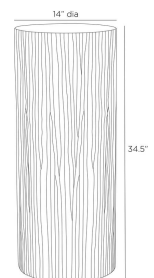

DAVOS OUTDOOR PEDESTAL

FAS11
Black
H: 34.5 IN
Dia: 14.0 IN

A generous pedestal of black volcanic rock composite possesses an organic simplicity. A chic way to display a durable sculpture or plant, it is carved at the sides in a bark-like flowing texture to draw the eye.