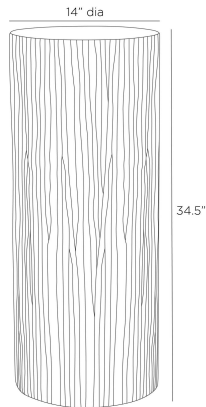

## DAVOS OUTDOOR PEDESTAL

FAS11  
Black, Volcanic Rock

A generous pedestal of black volcanic rock composite possesses an organic simplicity. A chic way to display a durable sculpture or plant, it is carved at the sides in a bark-like flowing texture to draw the eye.

### DIMENSIONS

|            |                           |
|------------|---------------------------|
| Overall    | Dia: 14.0 in x H: 34.5 in |
| Foot Print | Dia: 14.0 in              |

### SHIPPING

|                       |                                      |
|-----------------------|--------------------------------------|
| Shipping Requirements | Truck Ship                           |
| Product Weight        | 38.2 lbs                             |
| Gross Weight 1        | 44.31 lbs                            |
| Shipping Box 1        | W: 17.0 in x D: 17.0 in x H: 37.0 in |