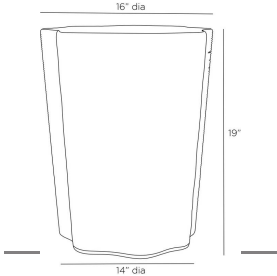

TUSCON ACCENT TABLE

FAS02
Bleached Natural
H: 19 IN
Dia: 16.0 IN

Our Tuscon table bestows a layer of artisanal texture to a space. The natural beauty of bleached natural abaca is on full display, used to wrap the amorphous accent piece. The organic table can also be used as a stool. Finish will vary.