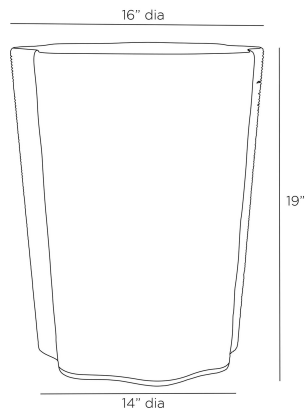

ARTERIOS

TUSCON ACCENT TABLE

FAS02
Bleached Natural, Abaca

Our Tuscon table bestows a layer of artisanal texture to a space. The natural beauty of bleached natural abaca is on full display, used to wrap the amorphous accent piece. The organic table can also be used as a stool. Finish will vary.

APPEARANCE

Materials	Abaca
Finishes	Bleached Natural
Finish Will Vary	Yes
Top Coat/Sealant	No

DIMENSIONS

Overall	Dia: 16.0 in x H: 19 in
Foot Print	Dia: 14.0 in
Diagonal Dimensions	W: 23.5 in

SHIPPING

Product Weight	9.0 lbs
Gross Weight 1	13.2 lbs
Shipping Box 1	W: 20.75 in x D: 16.5 in x H: 16.5 in

ADDITIONAL INFO

Features	Sustainable
Base/Foot Type	Glides

CONTRACT

Contract Suitability	Contract Suitable With Conditions
Contract Conditions	For an additional fee, a clear, protective coating can be added