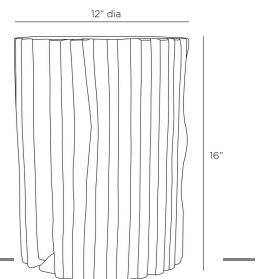

WILBUR ACCENT TABLE

FAS01
Ebony
H: 16 IN
Dia: 12.0 IN

Earthy and elegant, the Wilbur side table features fluting reminiscent of classical columns. Hand-carved from solid ebony teak root, this organic accent showcases gauged details that celebrate the natural beauty of the material, lending a stump-like, found-object sensibility. Due to the inherent movement and aging of the teak root, each piece displays a unique wood checked table top that adds depth and individuality. Natural cracks and knots are inherent in the design and will continue over time, making each Wilbur one-of-a-kind. Finish will vary.