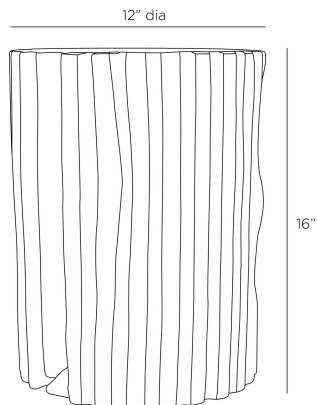

## WILBUR ACCENT TABLE

FAS01  
Ebony, Wood

Earthy and elegant, the Wilbur side table features fluting reminiscent of classical columns. Hand-carved from solid ebony teak root, this organic accent showcases gauged details that celebrate the natural beauty of the material, lending a stump-like, found-object sensibility. Due to the inherent movement and aging of the teak root, each piece displays a unique wood checked table top that adds depth and individuality. Natural cracks and knots are inherent in the design and will continue over time, making each Wilbur one-of-a-kind. Finish will vary.

### DIMENSIONS

Overall	Dia: 12.0 in x H: 16 in
Foot Print	Dia: 12.0 in

### SHIPPING

Product Weight	48.0 lbs
Gross Weight 1	55.0 lbs
Shipping Box 1	W: 16.15 in x D: 12.2 in x H: 12.2 in