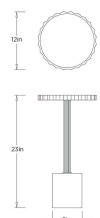

MABEL ACCENT TABLE

FAI26
Brown Emperador
H: 23 IN
Dia: 12.0 IN

This sleek drink table reflects the dynamic lines of Art Deco design. A gear-inspired top, inset with vintage brass and complemented by brown Emperador marble, pairs perfectly with the matching rounded base. Marble will vary.