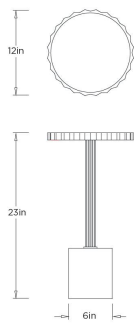

ARTERIOS

MABEL ACCENT TABLE

FAI26 MABEL ACCENT TABLE

ARTERIOS

FAI26
Brown Emperor, Emperor
Marble

This sleek drink table reflects the dynamic lines of Art Deco design. A gear-inspired top, inset with vintage brass and complemented by brown Emperor marble, pairs perfectly with the matching rounded base. Marble will vary.

APPEARANCE

Materials	Emperor Marble, Brass
Finishes	Brown Emperor, Vintage Brass
Finish Will Vary	Yes
Top Coat/Sealant	Yes

DIMENSIONS

Overall	Dia: 12.0 in x H: 23 in
Foot Print	Dia: 6.0 in
Table Top	Dia: 12.0 in x H: 1 in
Diagonal Dimensions	W: 25 in

SHIPPING

Product Weight	34.5 lbs
Gross Weight 1	42.5 lbs
Shipping Box 1	W: 19.3 in x D: 18.9 in x H: 30.31 in

ADDITIONAL INFO

Disclaimers	As a natural material, color variation is to be expected in marble. The color has been determined randomly depending on what mineral content makes up each batch when the marble is formed. Small pits or divots are a common occurrence as well.
-------------	---

CONTRACT

Contract Suitability	Not Contract Suitable
Tilt Test Degrees	10 Degrees