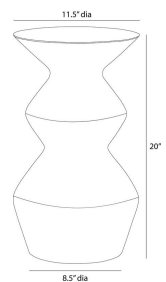

JOYCE ACCENT TABLE

FAI25  
Whitewash Mango  
Wood  
H: 20 IN  
Dia: 11.5 IN

Our whitewash mango wood table lends a curvaceous charm to any sofa or seating area. Reminiscent of natural wood sculptures found on the coast, this feminine style is accented with carved-out lines along the side that enhance its sculptural shape. Finish will vary.