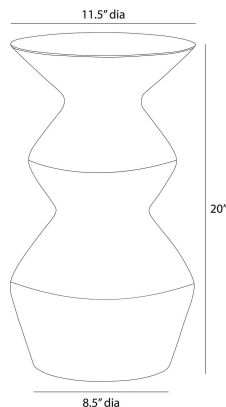

ARTERIOS

JOYCE ACCENT TABLE

FAI25
Whitewash, Wood

Our whitewash mango wood table lends a curvaceous charm to any sofa or seating area. Reminiscent of natural wood sculptures found on the coast, this feminine style is accented with carved-out lines along the side that enhance its sculptural shape. Finish will vary.

APPEARANCE

Materials	Wood
Finishes	Whitewash
Finish Will Vary	Yes
Top Coat/Sealant	Yes

DIMENSIONS

Overall	Dia: 11.5 in x H: 20 in
Foot Print	Dia: 8.5 in
Table Top	Dia: 11.5 in
Diagonal Dimensions	W: 23 in

SHIPPING

Product Weight	27.3 lbs
Gross Weight 1	33.0 lbs
Shipping Box 1	W: 15.0 in x D: 15.0 in x H: 24.0 in

ADDITIONAL INFO

Base/Foot Type	Felt Pad
----------------	----------

CONTRACT

Contract Suitability	Contract Suitable With Conditions
Contract Conditions	For an additional fee, a clear, protective coating can be added
Tilt Test Degrees	12 Degrees