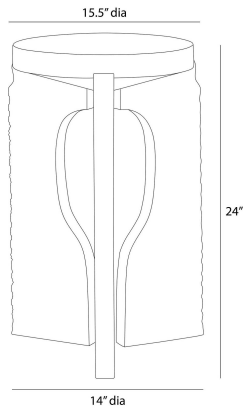

ARTERIO RS

KNIGHT ACCENT TABLE

FAI22
Ebony, Wood

Carved in the shape of a horse, the legs of our ebony mango wood accent piece recall the knight of a chess set. Balanced by a thick, rounded top, this accent table adds a handcrafted appeal to any seating area. Finish will vary.

APPEARANCE

Materials	Wood
Finishes	Ebony
Finish Will Vary	Yes
Top Coat/Sealant	Yes

DIMENSIONS

Overall	W: 15.5 in x D: 15.5 in x H: 24 in
Foot Print	Dia: 14.0 in
Table Top	Dia: 14.0 in x H: 2 in
Diagonal Dimensions	W: 32 in

SHIPPING

Product Weight	22.8 lbs
Gross Weight 1	28.6 lbs
Shipping Box 1	W: 18.0 in x D: 18.0 in x H: 27.0 in

CONTRACT

Contract Suitability	Not Contract Suitable
Tilt Test Degrees	10 Degrees