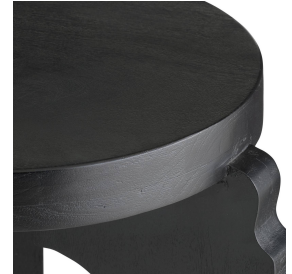

ARTERIO RS

KNIGHT ACCENT TABLE

FAI22
Ebony, Wood

Carved in the shape of a horse, the legs of our ebony mango wood accent piece recall the knight of a chess set. Balanced by a thick, rounded top, this accent table adds a handcrafted appeal to any seating area. Finish will vary.

APPEARANCE

Materials	Wood
Finishes	Ebony
Finish Will Vary	Yes
Top Coat/Sealant	Yes

DIMENSIONS

Overall	W: 15.5 in x D: 15.5 in x H: 24 in
Foot Print	Dia: 14.0 in
Table Top	Dia: 14.0 in x H: 2 in
Diagonal Dimensions	W: 32 in