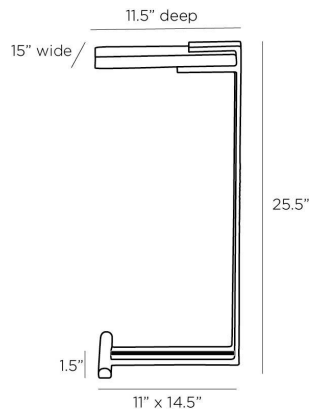

ARTERIOS

MCCLAIN ACCENT TABLE

FA116
White, Marble

The classic c-shape of the McClain is forged in industrial style. A minimalist profile of a white marble slab clipped into a bronze, etched iron frame. Large chattered detailing on the iron frame delivers plenty of visual and tactile texture. Size scaled to overhang the arm of a sofa or chair. Marble will vary and can be reassembled to a different orientation.

APPEARANCE

Materials	Marble, Marble, Iron
Finishes	White, White, Bronze
Finish Will Vary	Yes
Top Coat/Sealant	Yes

DIMENSIONS

Overall	W: 15 in x D: 11.5 in x H: 25.5 in
Foot Print	W: 11 in x D: 14.5 in
Base	H: 1.5 in
Leg	W: 4 in x D: 0.5 in
Gap	W: 2 in
Table Top	W: 15 in x D: 11 in x H: 1 in

SHIPPING

Product Weight	53.0 lbs
Gross Weight 1	63.5 lbs
Shipping Box 1	W: 22.0 in x D: 17.0 in x H: 30.0 in

CONTRACT

Commercial Maintenance	Please check that all hardware connections are tight periodically.
Contract Suitability	Contract Suitable As Is
Tilt Test Degrees	12 Degrees