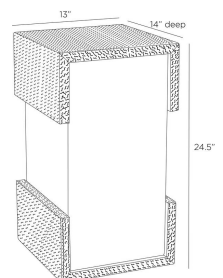

EXETER ACCENT TABLE

FA115
Smoke
H: 24.5 IN
W: 13 IN
D: 14 IN

Clasp details solve the puzzle of making a simple form more impactful. This offset block style's bronze brass clad accents punctuate a square base of smoke-hued mango wood. Finish will vary.